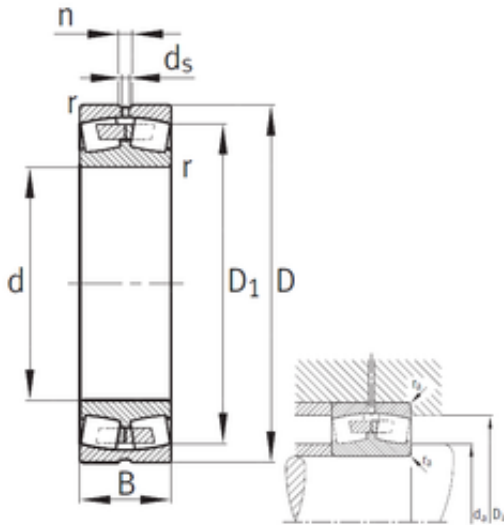

Jinan Longli Hydraulic Device Co., Ltd.

220 mm x 370 mm x 120 mm FAG 23144-B-MB Spherical Roller Bearings

Bearing No. 23144-B-MB

| | |
|-------------------------------|----------------|
| Size | 220x370x120 mm |
| Bore Diameter | 220 mm |
| Outer Diameter | 370 mm |
| Width | 120 mm |
| d | 220 mm |
| D | 370 mm |
| B | 120 mm |
| C | 120 mm |
| n | 17,7 mm |
| r min. | 4 mm |
| D1 | 319,2 mm |
| da min. | 237 mm |
| Da max. | 353 mm |
| ra max. | 3 mm |
| d5 | 9,5 r/min |
| Weight | 54,5 Kg |
| Basic dynamic load rating (C) | 1630 kN |
| Basic static load rating (C0) | 2900 kN |
| Fatigue load limit (Pu) | 165 |
| Reference speed | 1 060 r/min |
| Limiting speed | 1 400 r/min |
| Calculation factor (e) | 0,33 |
| Calculation factor (Y0) | 1,98 |
| Calculation factor (Y1) | 2,03 |

23144-B-MB Bearing 2D drawings and 3D CAD models